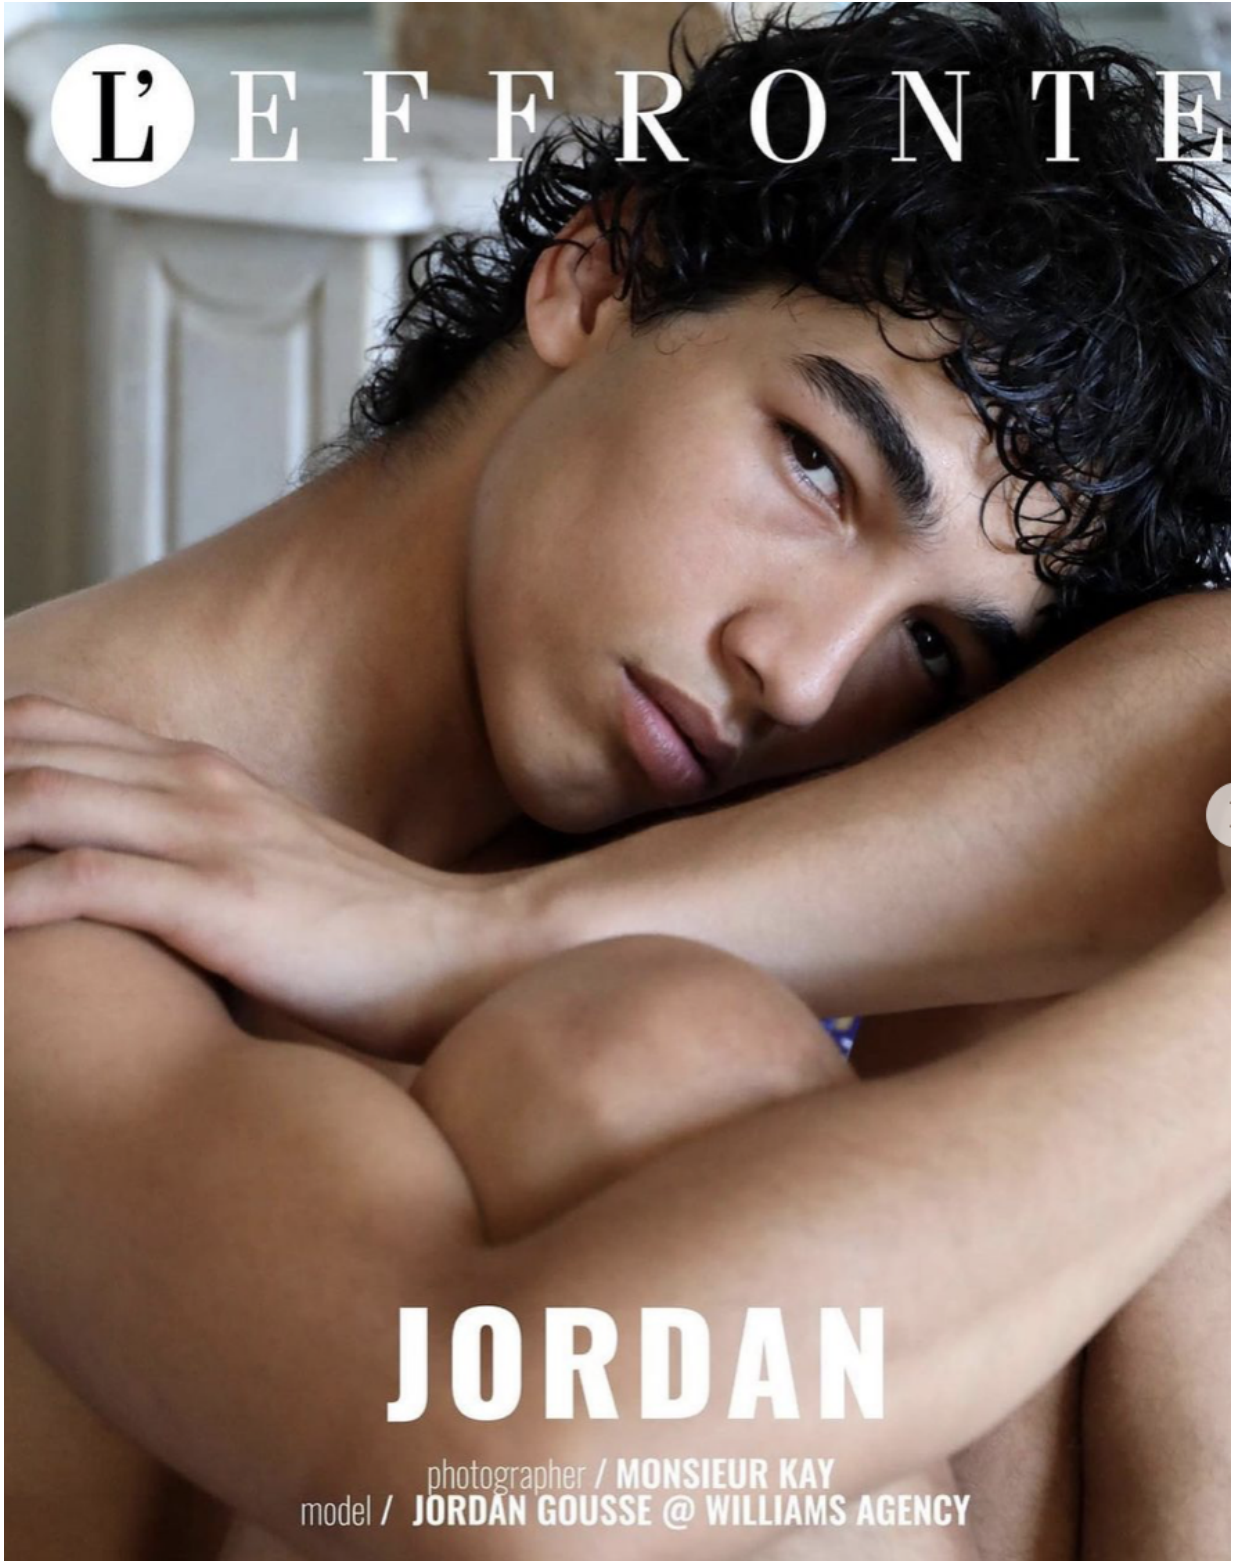

L'EFFRONTE

JORDAN

photographer / **MONSIEUR KAY**
model / **JORDAN GOUSSE @ WILLIAMS AGENCY**

MGM
MODELS

JORDAN GOUSSE

height 6'2" · bust 37.5" · waist 32" · hips 36.5" · suit 48
shoes size 45 EU/13.5 US/9.5 UK · hair brown · eyes brown